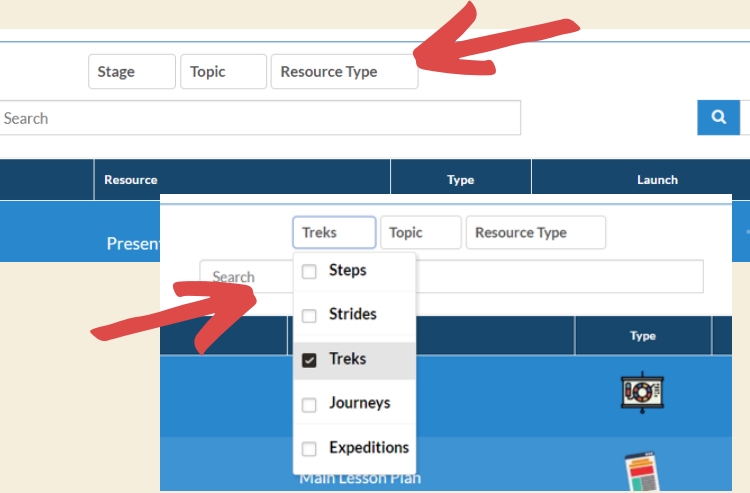

NEW 2020 NAVIGATION MENU

QUICKER, EASIER, BETTER...

EXPLANATIONS

Expand the description with the '+' button.

QUICK SEARCH

Quickly select which resources to view by stage, topic and resource type!

SPECIFIC SEARCH

Search by specific search terms.

QUICK SORT RESULTS

Click column headings to quickly sort results by stage, topic, and resource type

FASTER ACCESS

Access whichever resource you're looking for with just one click! Just press launch to be taken straight to the presentation, worksheet, video or activity. No more hunting through pages!