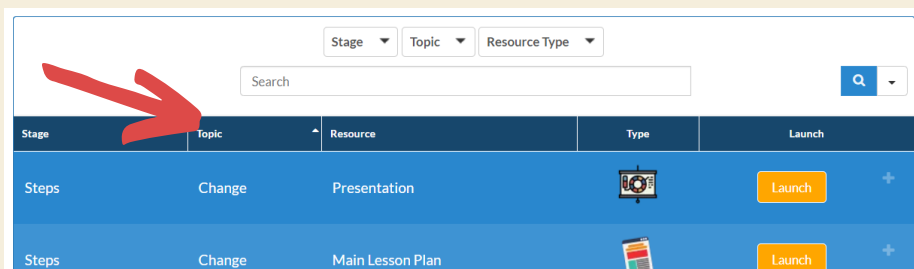

NEW 2020 NAVIGATION MENU

QUICKER, EASIER, BETTER...

EXPLANATIONS

Expand the description with the '+' button.

QUICK SEARCH

Quickly select which resources to view by stage, topic and resource type!

SPECIFIC SEARCH

Search by specific search terms.

QUICK SORT RESULTS

Click column headings to quickly sort results by stage, topic, and resource type

FASTER ACCESS

Access whichever resource you're looking for with just one click! Just press launch to be taken straight to the presentation, worksheet, video or activity. No more hunting through pages!