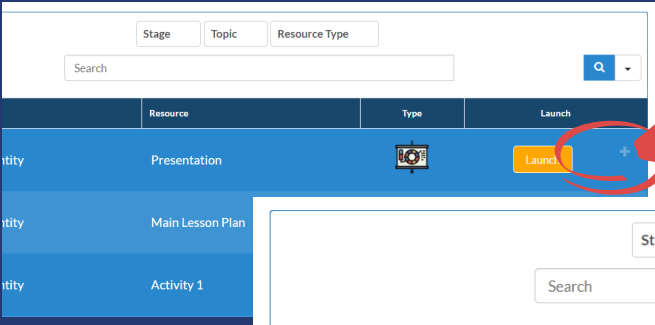

NEW 2020 NAVIGATION MENU

QUICKER, EASIER, BETTER...

EXPLANATIONS

Expand the description with the '+' button.

QUICK SEARCH

Quickly select which resources to view by stage, topic and resource type!

SPECIFIC SEARCH

Search by specific search terms.

QUICK SORT RESULTS

Click column headings to quickly sort results by stage, topic, and resource type

FASTER ACCESS

Access whichever resource you're looking for with just one click! Just press launch to be taken straight to the presentation, worksheet, video or activity. No more hunting through pages!