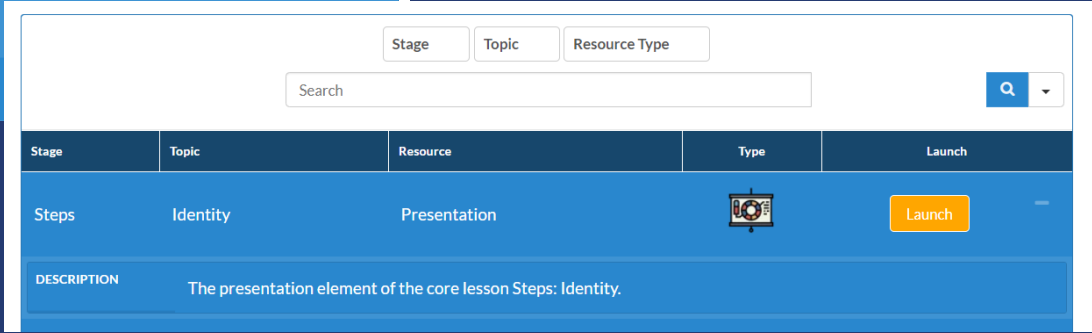

NEW 2020 NAVIGATION MENU

QUICKER, EASIER, BETTER...

EXPLANATIONS

Expand the description with the '+' button.

QUICK SEARCH

Quickly select which resources to view by stage, topic and resource type!

SPECIFIC SEARCH

Search by specific search terms.

QUICK SORT RESULTS

Click column headings to quickly sort results by stage, topic, and resource type

FASTER ACCESS

Access whichever resource you're looking for with just one click! Just press launch to be taken straight to the presentation, worksheet, video or activity. No more hunting through pages!